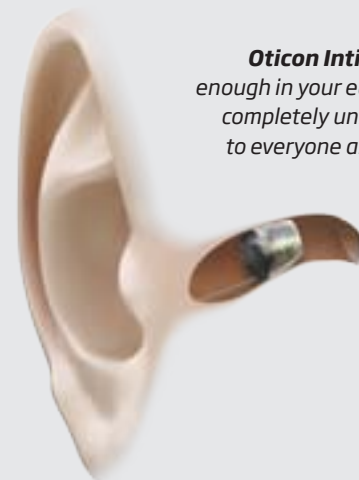

Invisible **Oticon Intiga**¹

**Designed to keep your hearing loss
out of sight...**

...and out of mind

Intiga¹ is Oticon's most invisible hearing solution shaped to fit right in your ear - nobody needs to know you are wearing it.

Not only invisible to everyone else, **Oticon Intiga**¹ is designed to fit seamlessly into your lifestyle, so that nothing gets in the way of your regular daily routines.

If you want to continue taking an active part in life while keeping your hearing solution out of sight and out of mind for everybody, **Oticon Intiga**¹ may just be the perfect solution for you.

***Oticon Intiga**¹ fits far
enough in your ear that it is
completely unnoticeable
to everyone around you.*

Oticon Intigaⁱ is designed to blend invisibly into your lifestyle

Oticon Intigaⁱ hides discreetly inside your ear and frees you to lead an active life without showing the world you are wearing a hearing solution. There are no switches or buttons to control and it is designed to adapt automatically as sounds and places change, so that you can stay effortlessly active and confident all day, every day.

Because **Oticon Intigaⁱ** is fitted inside your ear, it has no impact on using headphones or telephones, how you do your hair or even wearing glasses. Removing it at night is simplified by the attachment of a thin, transparent string.