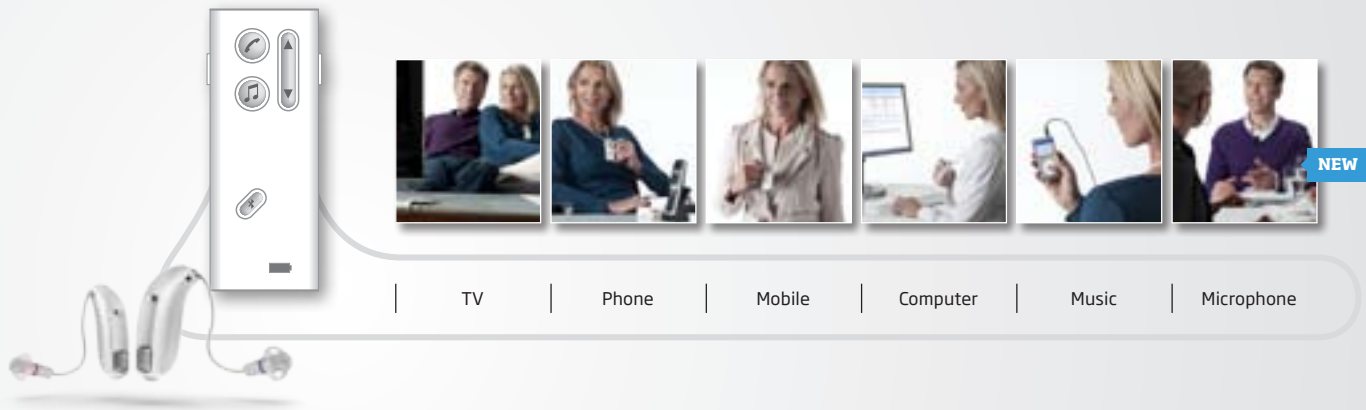

Enjoy life essentials face to face with family and friends or give them a call when they are far away. Staying in touch is an essential ingredient to a rich and meaningful life.

Oticon Ino is designed to let you enjoy the essentials of life.

Oticon Ino is more than a hearing instrument, Ino is the essence of Oticon's most advanced and comprehensive hearing innovations.

Oticon Ino is built on the latest RISE 2 platform delivering superb sound quality and options for full wireless connectivity to all the communication and entertainment devices you enjoy using - telephone, mobile, TV, PC, mp3 player etc.

Oticon ConnectLine is the complete connectivity solution giving you easy access to the essentials of every day situations.

Barriers to natural communication disappear as you intuitively participate - just by touching a button on the Streamer control unit.